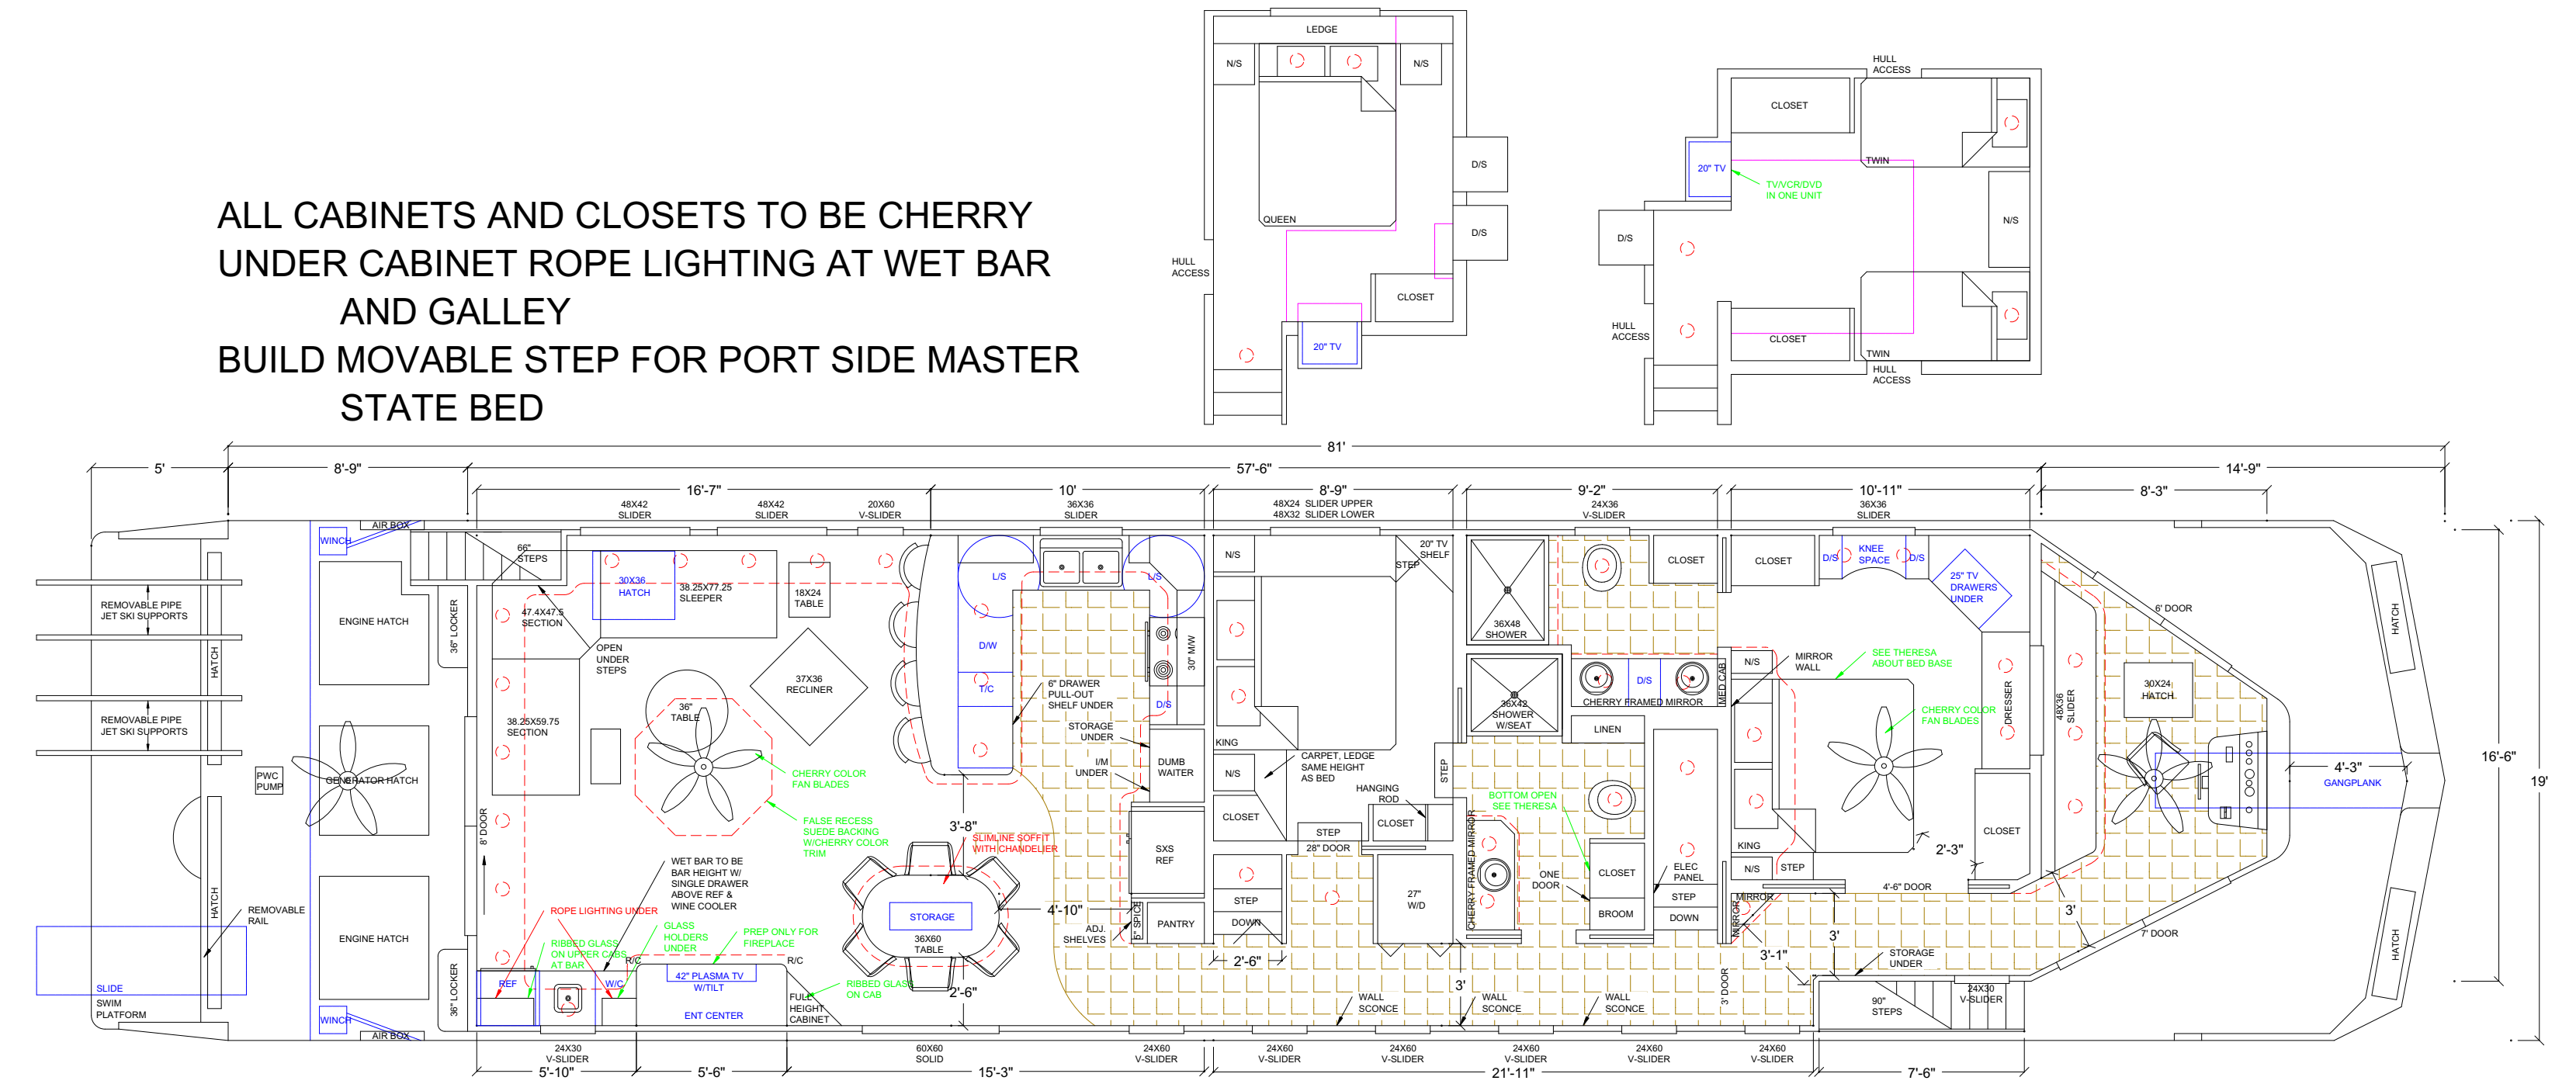

ALL CABINETS AND CLOSETS TO BE CHERRY
UNDER CABINET ROPE LIGHTING AT WET BAR
AND GALLEY
BUILD MOVABLE STEP FOR PORT SIDE MASTER
STATE BED

CUSTOMER	
BOAT #	
BOAT NAME	
BOAT SIZE	19X81 WB/SS

ISSUE	BY	APPROV
DESCRIPTION	DATE	DATE
SCH/REV		
SCH/REV		

SCALE: 1/4" = 1'
FLOORPLAN
A-1