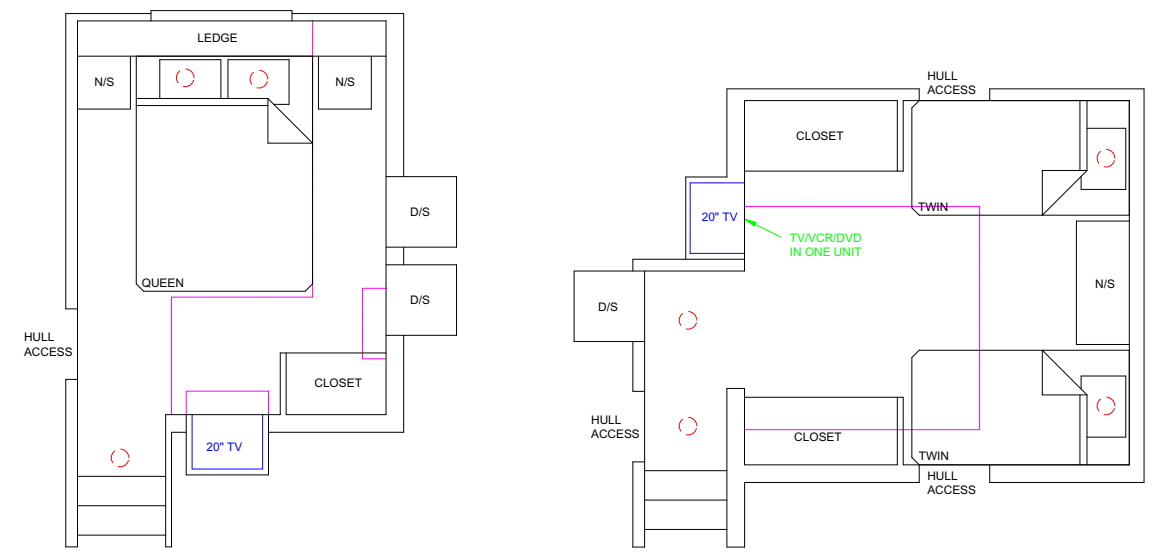

ALL CABINETS AND CLOSETS TO BE CHERRY
UNDER CABINET ROPE LIGHTING AT WET BAR
AND GALLEY
BUILD MOVABLE STEP FOR PORT SIDE MASTER
STATE BED

CUSTOMER	
BOAT #	
BOAT NAME	
BOAT SIZE	19X81 WB/SS

ISSUE	BY	APPROV
DESCRIPTION	DATE	DATE
SCH/REV		
SCH/REV		

SCALE: 1/4" = 1'
FLOORPLAN
A-1